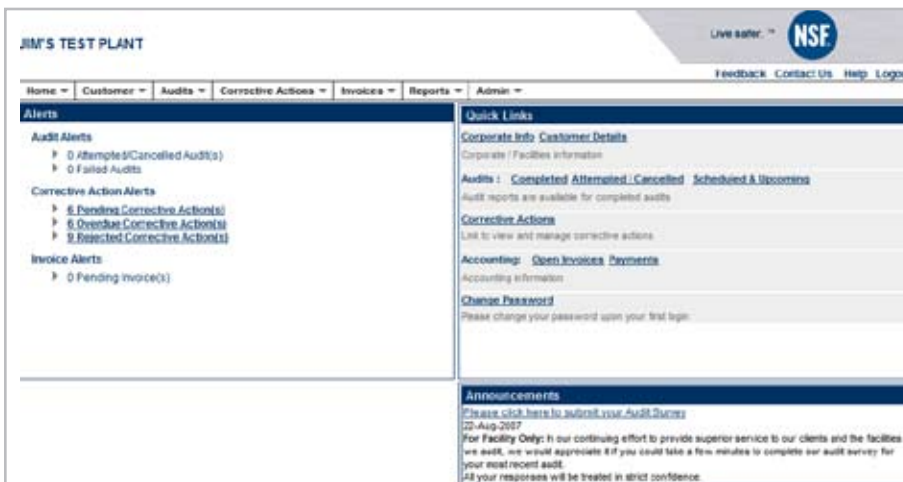

NSF Online ... For Your Critical Business Decisions

Resources and Features

NSF Online is a free resource which provides access to critical and important information:

- View test reports electronically as soon as completed
- See completed audit reports
- Benchmark different facilities
- View and input corrective actions and updates
- View schedule of audits and tests
- Plant personnel resources
- Download copies as PDF files for emailing to regulators or customers
- Print hard copies of reports and results

The features of NSF Online include the ability to:

- Access the latest program policies and standards
- Customize the look and feel to your company
- Direct contact to the NSF Project Management team
- Flexibility to view and pay your invoices online
- Communicate on corrective actions
- Navigate easily through a user-friendly interface
- Find other NSF services that might meet your companies needs
- Access the online demo and test system

Contact Us

For more information on how you can utilize the NSF Online web-based solution to help you in making critical business decisions contact:

Americas: Ed Logan at +1.734.827.5624, elogan@nsf.org

Europe, Middle East & Africa: Valbona Malo at +32.2.771.36.54, malo@nsf.org

Asia: Pierre Sbabo at +66.2.650.3080, asia@nsf.org

India: Vaneet Gupta at +91 9899627270, vgupta@nsf.org