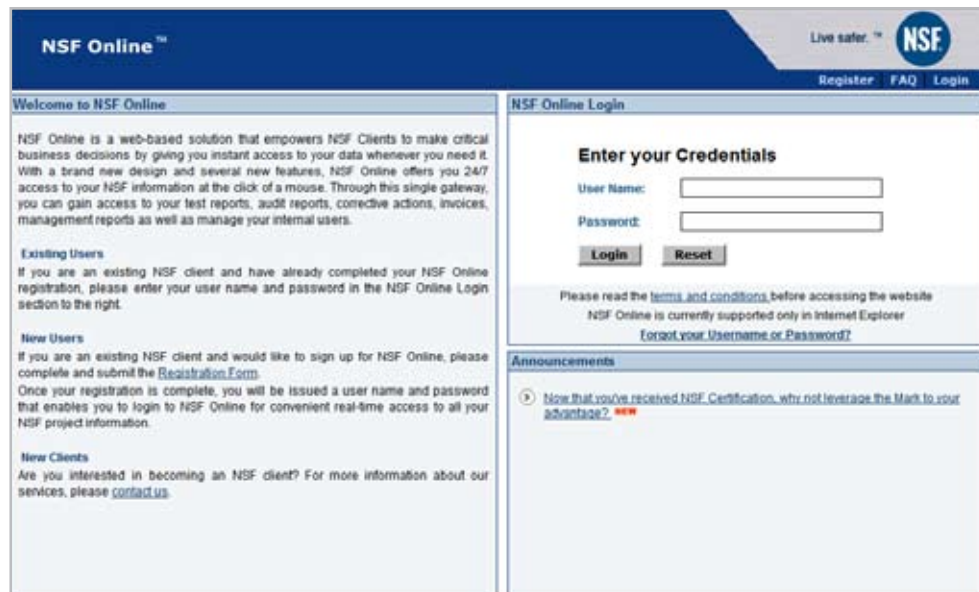

## NSF Online ... For Your Critical Business Decisions

NSF Online is a web-based solution designed to empower you with the right information to make critical business decisions by giving you instant access to your data whenever you need it. With a brand new design and several new features, NSF Online offers you 24/7 access to information on each of your plant audits at the click of a mouse.

### The Benefit

NSF values our customers and wants to provide the highest level of service to meet all your needs. We realize, however, that there may be times during off-hours when you need information. Through the single gateway, you can gain access to your test reports, audit reports, corrective actions, invoices, management reports as well as manage your internal users.

### Security and Trust

NSF Online is your secure gateway providing you with real-time information and status reports to all of your facilities and their activities with ease of use direct through our web portal at [www.nsf.org](http://www.nsf.org). Given the confidential nature of your information, NSF Online is encrypted and utilizes multiple levels of security. You have direct control over who in your organization has access to what types of information and from which locations.